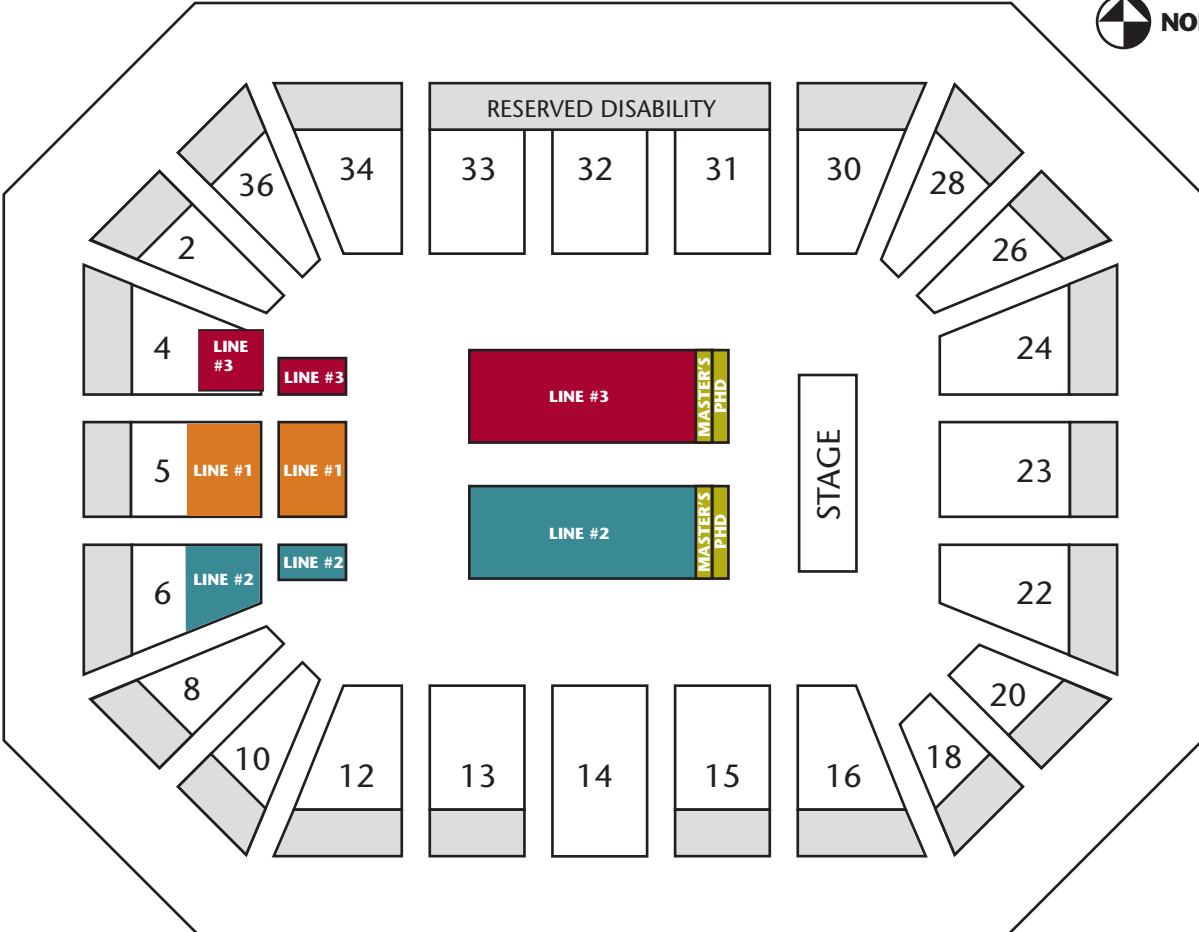

8:00 a.m. Ceremony

OPEN SEATING

Sections 2-15 & 31-36
 Disability Seating—top three rows—all sections
 VIP Reserved Section 14

College of Arts and Sciences

Line #1
 Line #2
 Line #3